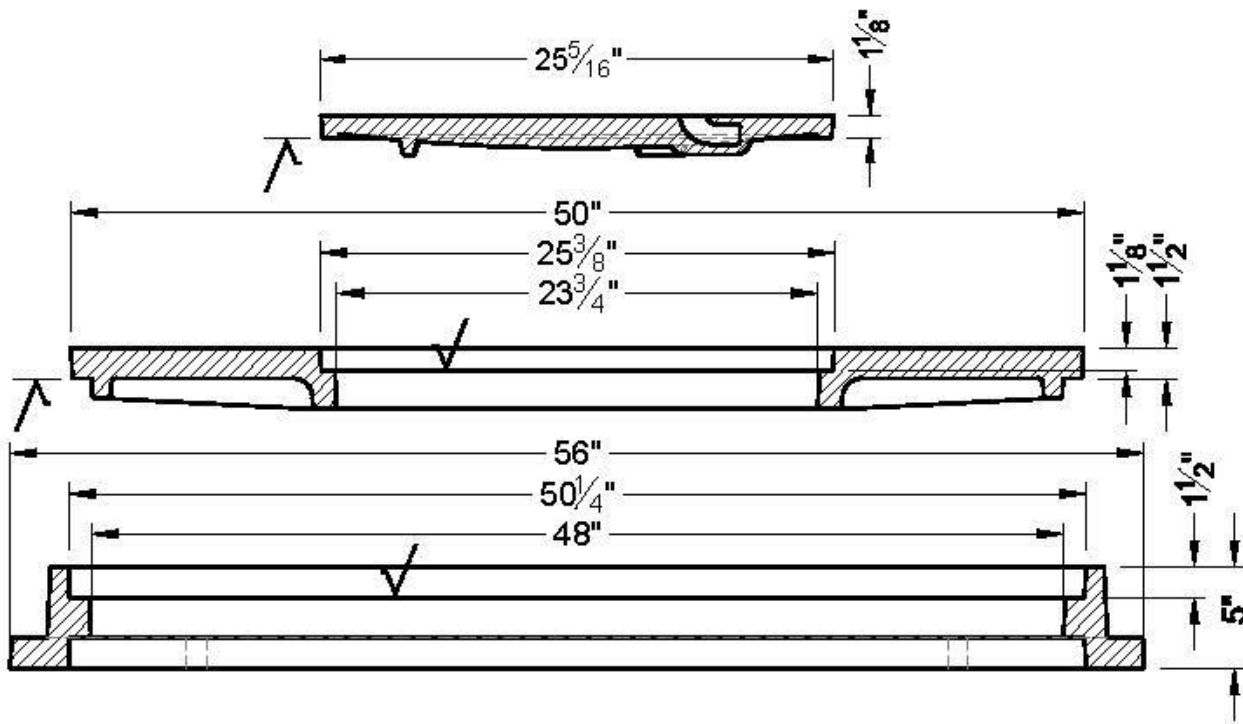

48" ID FRAME & CONCENTRIC COVERS SET

A-1428

Uses A-1024 Covers

Heavy Duty
Eccentric adapter available