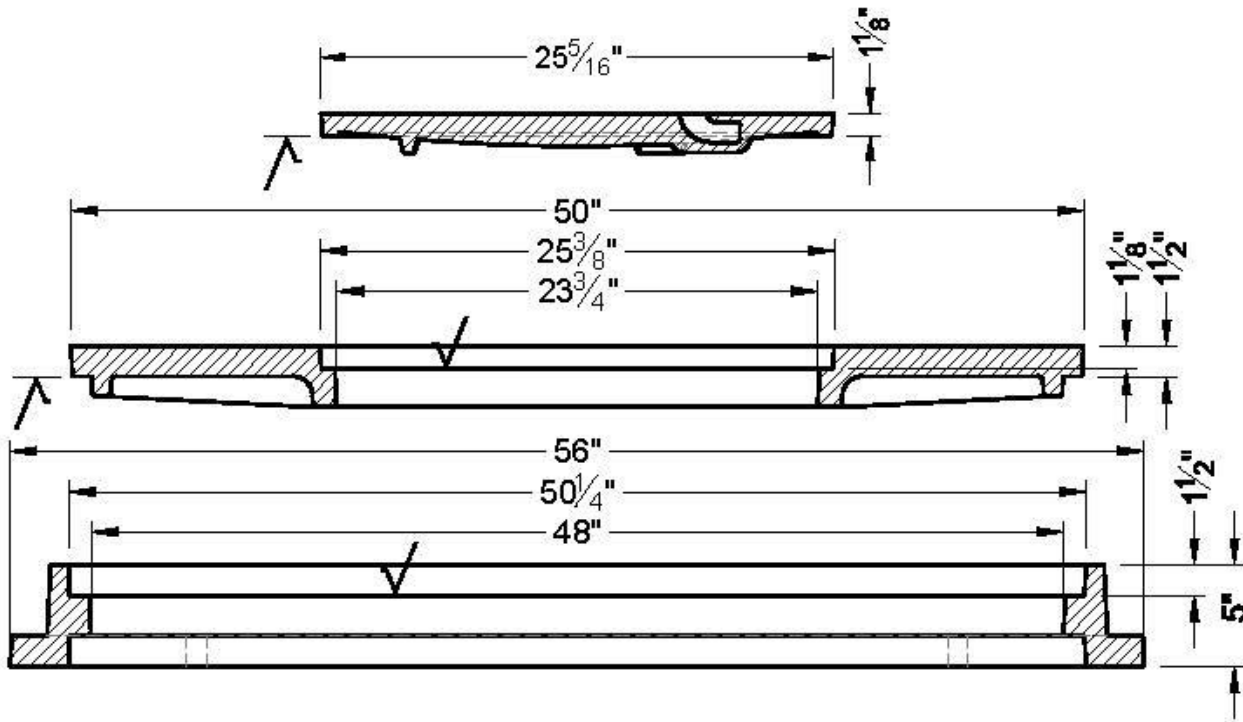

# 48" ID FRAME & CONCENTRIC COVERS SET

## A-1428

Uses A-1024 Covers

Heavy Duty  
Eccentric adapter available